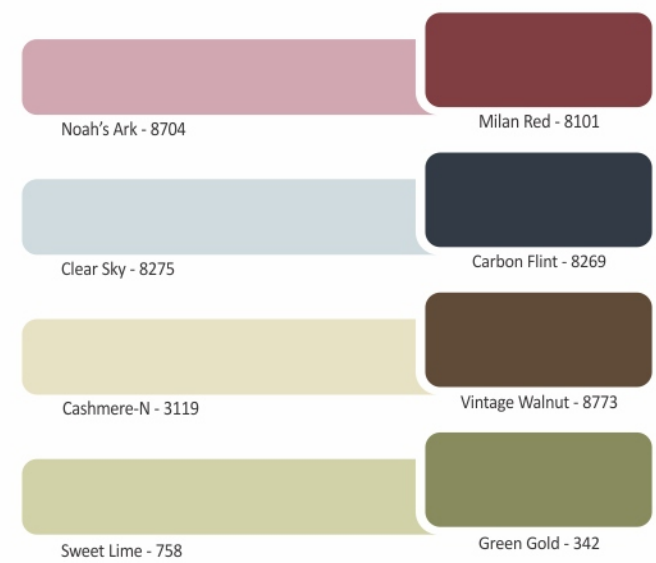

World of Colours

We bind in the hues pigment by pigment, with the attention to detail & expertise that comes from 30 yrs of care tradition. We recheck every batch to ensure the perfection that has made our name globally distinguished.

Our colours, finishes are the result of constant care meticulous research and a passion that reflect our commitment.

Optima
Weather Proof
Exterior Emulsion

Apt
Exterior Emulsion

Natural Grounds

Earthenware

Perennial springs

Vibrants

Crystal Hues

Perfect Match

Shades are shown for indication purpose only.
Mathulac paints optima is also available in Br. White.
Mathulac paints Apt is also available in Classic white.