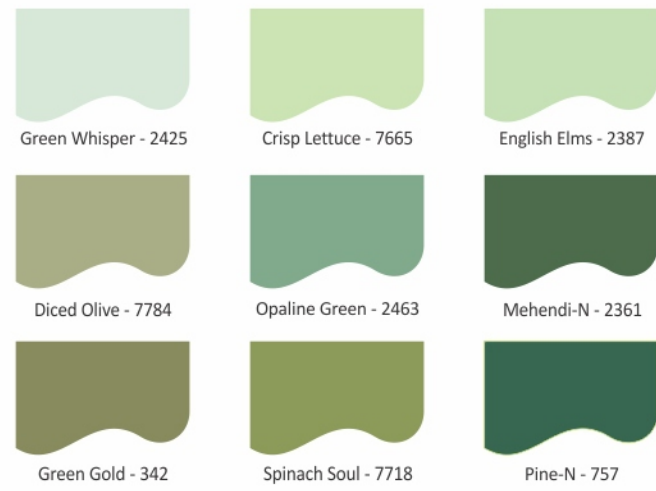

World of Colours

We bind in the hues pigment by pigment, with the attention to detail & expertise that comes from 30 yrs of care tradition. We recheck every batch to ensure the perfection that has made our name globally distinguished.

Our colours, finishes are the result of constant care meticulous research and a passion that reflect our commitment.

Optima
Weather Proof
Exterior Emulsion

Apt
Exterior Emulsion

Natural Grounds

Earthenware

Perennial springs

Vibrants

Crystal Hues

Perfect Match

Shades are shown for indication purpose only.
Mathulac paints optima is also available in Br. White.
Mathulac paints Apt is also available in Classic white.